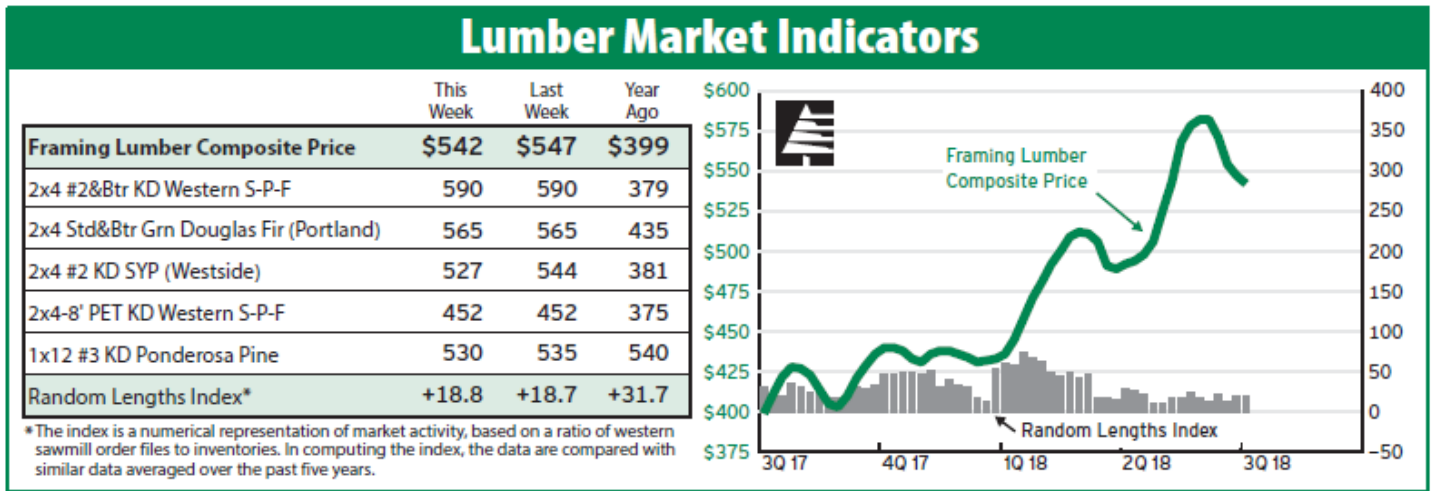

8 July 2018

SENT TO LSU AGCENTER/LOUISIANA FOREST PRODUCTS DEVELOPMENT CENTER - FOREST SECTOR / FORESTY PRODUCTS INTEREST GROUP

Reprinted with permission from the publisher.

Questions should be directed to: